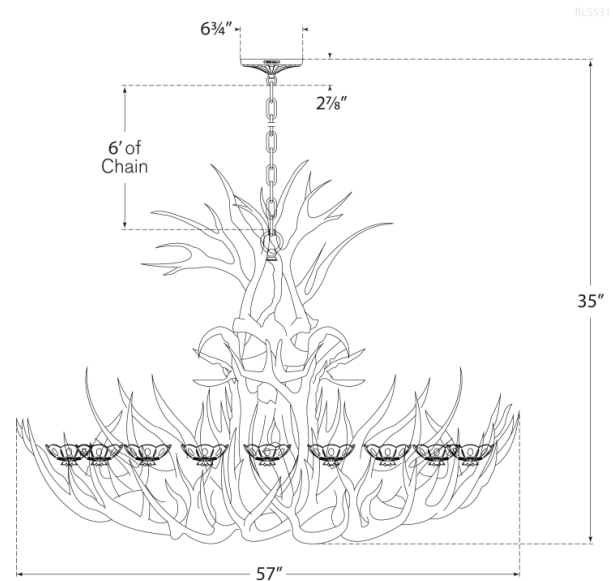

Discover a variety of options on [RalphLauren.com/Home](https://www.RalphLauren.com/Home)

Straton Wide Chandelier

Natural Bone

- Socket: 12 - E12 Candelabra
- Wattage: 12 - 40 C11
- Weight: 283 Pounds
- Note: UL Only

Measurements

RL 5531BN

57"W x 35"H x 6.75" Round Canopy | 144.7W x 88.9H x 17.1 CM

RALPH LAUREN