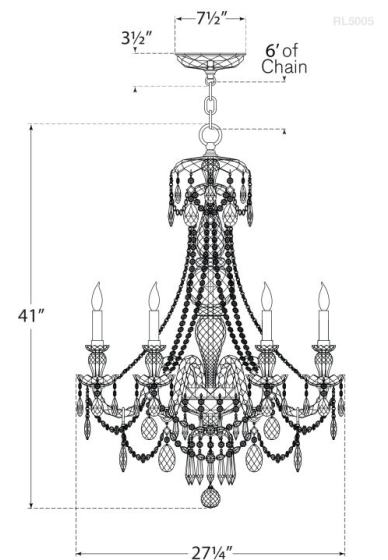

Discover a variety of options on [RalphLauren.com/Home](https://www.RalphLauren.com/Home)

Daniela Medium 1-Tier Chandelier

Crystal

- Socket: 6 - E12 Candelabra
- Wattage: 6 - 60 C11
- Weight: 61 Pounds

Measurements

RL 5005CG

27.25"W x 41"H x 7.5" Round Canopy | 69.2W x 104.1H x 19 CM

RALPH LAUREN