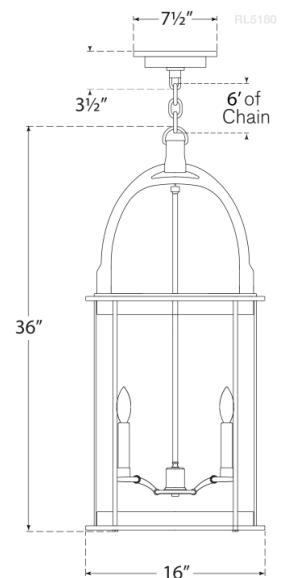

# Westbury Lantern

Polished Nickel and Chocolate Leather

- Socket: 4 - E12 Candelabra
- Wattage: 4 - 60 C11
- Weight: 44 Pounds

## Measurements

RL 5180PN

16"W x 36"H x 7.5" Round Canopy | 40.6W x 91.4H x 19 CM

RALPH LAUREN