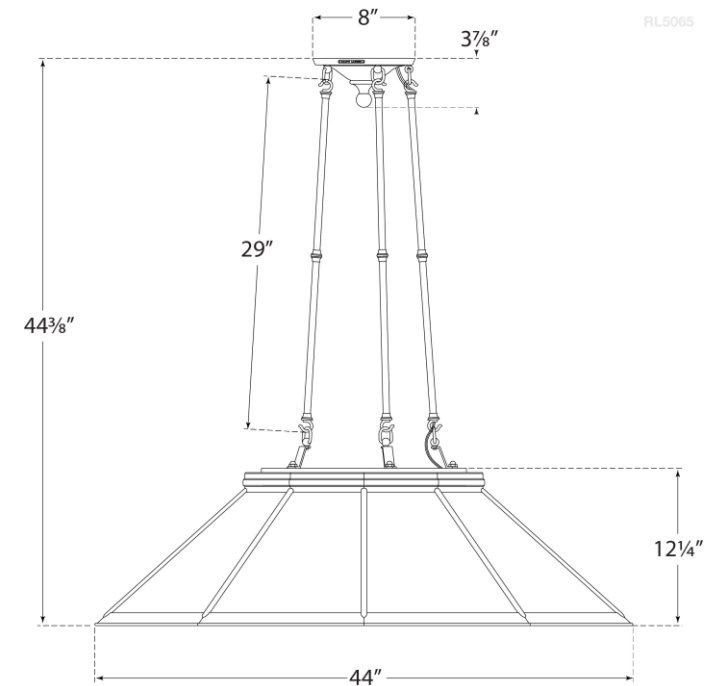

## Rivington Large Ten-Paneled Chandelier

Item # RL 5065BZ-CG

Designer: Ralph Lauren

O/A Height: 44.75"

Fixture Height: 16"

Min. Custom Height: 30"

Width: 42"

Canopy: 8" Round

Finishes: BZ, NB, PN

Glass Options: AM, CG, MG, WG

Socket: 10 - E26 Keyless

Wattage: 10 - 60 ST18

Weight: 123 Pounds