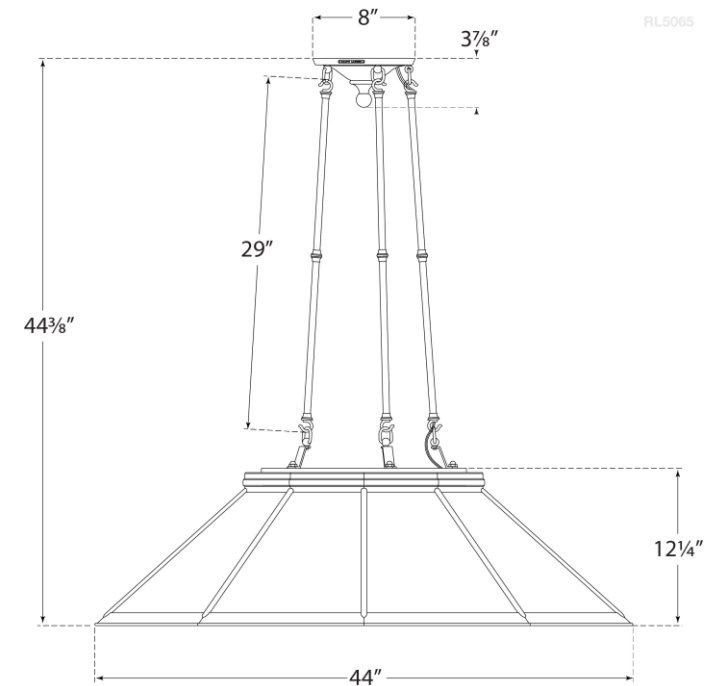

## Rivington Large Ten-Paneled Chandelier

Item # RL 5065PN-CG

Designer: Ralph Lauren

O/A Height: 44.75"

Fixture Height: 16"

Min. Custom Height: 30"

Width: 42"

Canopy: 8" Round

Finishes: BZ, NB, PN

Glass Options: AM, CG, MG, WG

Socket: 10 - E26 Keyless

Wattage: 10 - 60 ST18

Weight: 123 Pounds