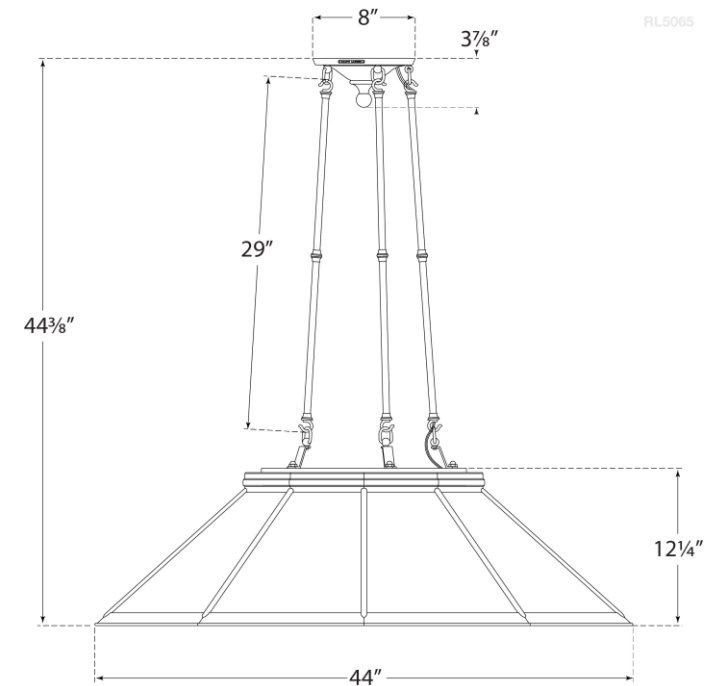

## Rivington Large Ten-Paneled Chandelier

Item # RL 5065BZ-WG

Designer: Ralph Lauren

O/A Height: 44.75"

Fixture Height: 16"

Min. Custom Height: 30"

Width: 42"

Canopy: 8" Round

Finishes: BZ, NB, PN

Glass Options: AM, CG, MG, WG

Socket: 10 - E26 Keyless

Wattage: 10 - 60 ST18

Weight: 99 Pounds