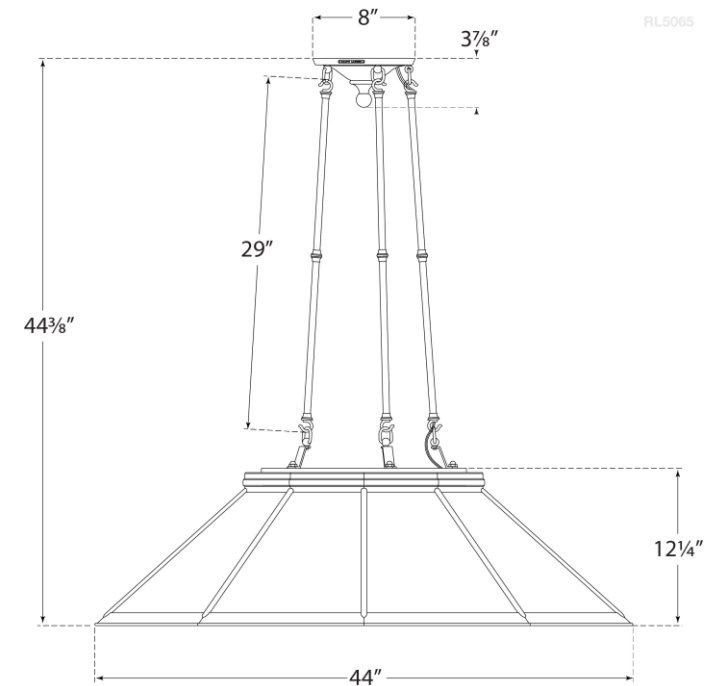

TEAR SHEET

Rivington Large Ten-Paneled Chandelier

Item # RL 5065NB

Designer: Ralph Lauren

O/A Height: 44.75"

Fixture Height: 16"

Min. Custom Height: 30"

Width: 42"

Canopy: 8" Round

Finishes: BZ, NB, PN

Glass Options: AM, CG, MG, WG

Socket: 10 - E26 Keyless

Wattage: 10 - 60 ST18

Weight: 123 Pounds

RALPH LAUREN