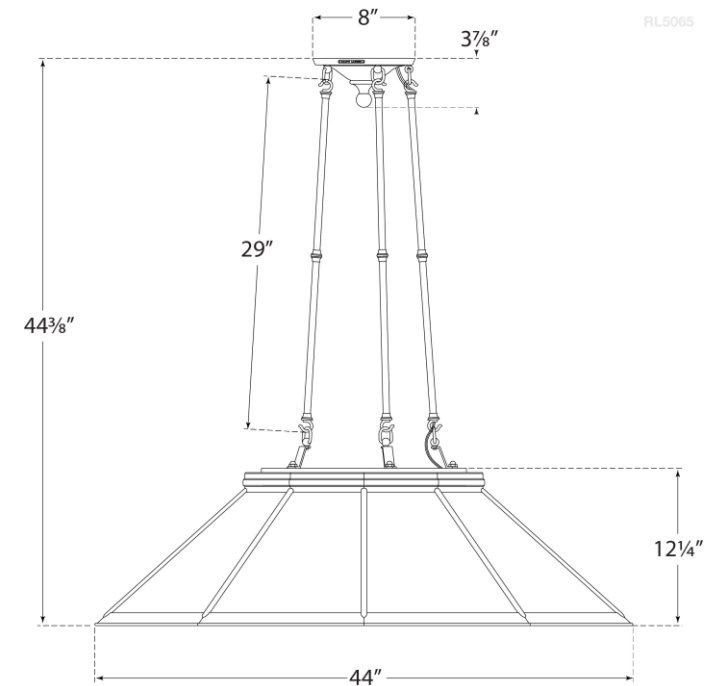

## Rivington Large Ten-Paneled Chandelier

Item # RL 5065PN

Designer: Ralph Lauren

O/A Height: 44.75"

Fixture Height: 16"

Min. Custom Height: 30"

Width: 42"

Canopy: 8" Round

Finishes: BZ, NB, PN

Glass Options: AM, CG, MG, WG

Socket: 10 - E26 Keyless

Wattage: 10 - 60 ST18

Weight: 123 Pounds