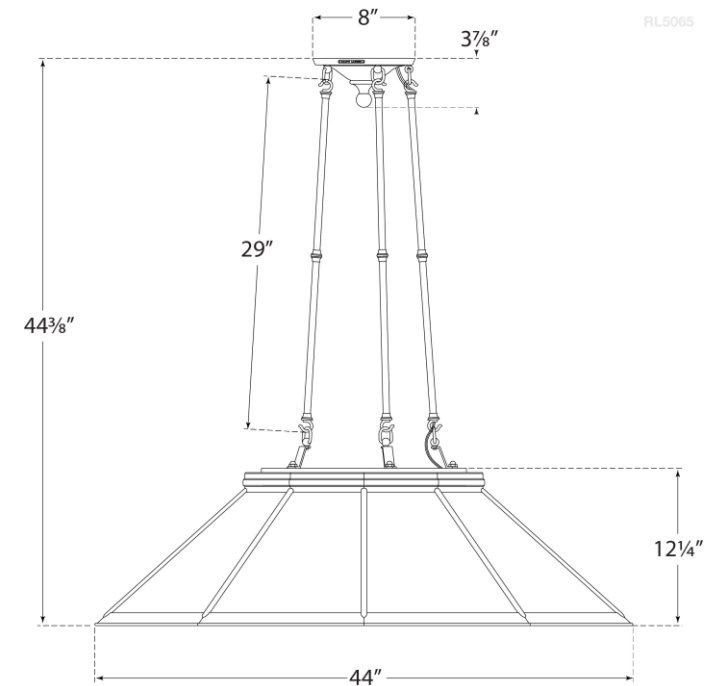

TEAR SHEET

Rivington Large Ten-Paneled Chandelier

Item # RL 5065PN-WG

Designer: Ralph Lauren

O/A Height: 44.75"

Fixture Height: 16"

Min. Custom Height: 30"

Width: 42"

Canopy: 8" Round

Finishes: BZ, NB, PN

Glass Options: AM, CG, MG, WG

Socket: 10 - E26 Keyless

Wattage: 10 - 60 ST18

Weight: 99 Pounds

RALPH LAUREN