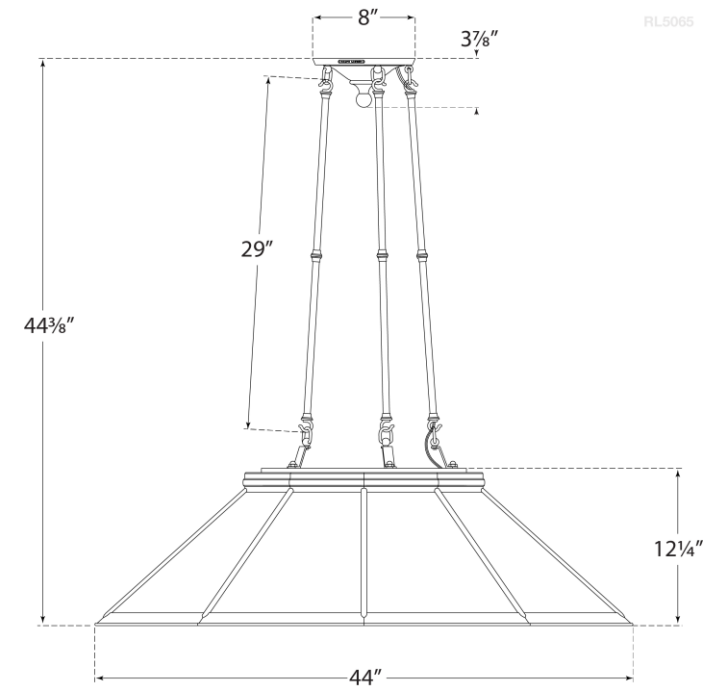

TEAR SHEET

Rivington Large Ten-Paneled Chandelier

Item # RL 5065NB-CG

Designer: Ralph Lauren

O/A Height: 44.75"

Fixture Height: 16"

Min. Custom Height: 30"

Width: 42"

Canopy: 8" Round

Finishes: BZ, NB, PN

Glass Options: AM, CG, MG, WG

Socket: 10 - E26 Keyless

Wattage: 10 - 60 ST18

Weight: 123 Pounds

RALPH LAUREN