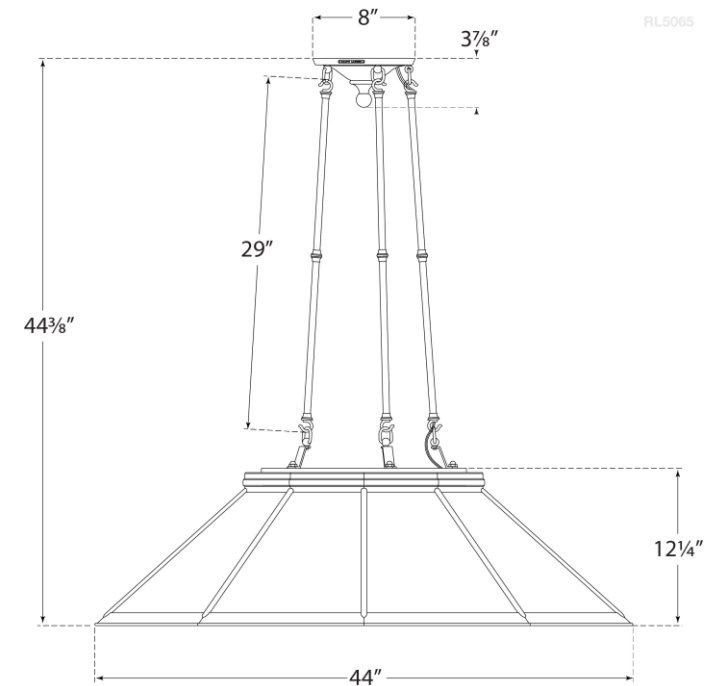

TEAR SHEET

Rivington Large Ten-Paneled Chandelier

Item # RL 5065NB-WG

Designer: Ralph Lauren

O/A Height: 44.75"

Fixture Height: 16"

Min. Custom Height: 30"

Width: 42"

Canopy: 8" Round

Finishes: BZ, NB, PN

Glass Options: AM, CG, MG, WG

Socket: 10 - E26 Keyless

Wattage: 10 - 60 ST18

Weight: 99 Pounds

RALPH LAUREN