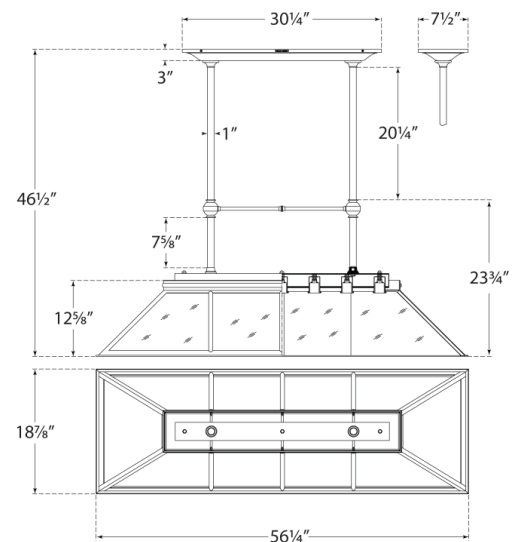

Discover a variety of options on [RalphLauren.com/Home](https://www.RalphLauren.com/Home)

Rivington Large Billiard Chandelier

Bronze with White Glass

- Socket: 7 - E26 Keyless
- Wattage: 7 - 40 ST18
- Weight: 73 Pounds
- Min. Custom Height: 35"
- Fixture Height: 23.5"

Measurements

RL 5067BZ-WG

56.25"W x 46.5"H | 142.8W x 118.1H CM

7.5" x 30.25" Rectangle Canopy | 19 x 76.8 CM

RALPH LAUREN