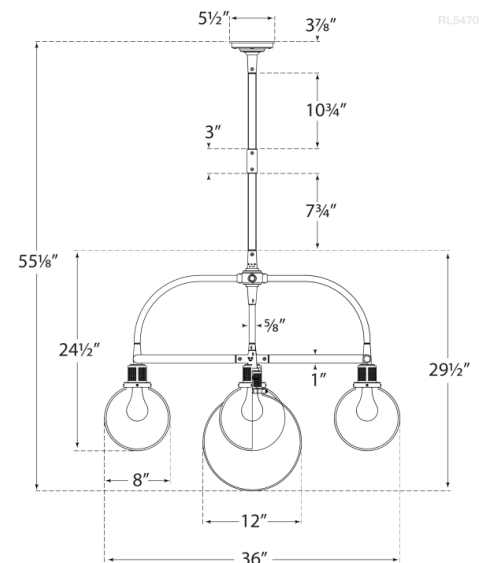

Discover a variety of options on [RalphLauren.com/Home](https://www.RalphLauren.com/Home)

McCarren Single-Tier Chandelier

Bronze with White Glass

- Socket: 5 - E26 Keyless
- Wattage: 5 - 60 A19
- Weight: 29 Pounds
- Note: Requires A-15 Bulb
- Min. Custom Height: 39"
- Fixture Height: 29.5"
- Note: Custom Height Available | Requires A-15 Bulb

Measurements

RL 5470BZ-WG

36"W x 55.25"H x 5.5" Round Canopy | 91.4W x 140.3H x 13.9 CM

RL5470

RALPH LAUREN