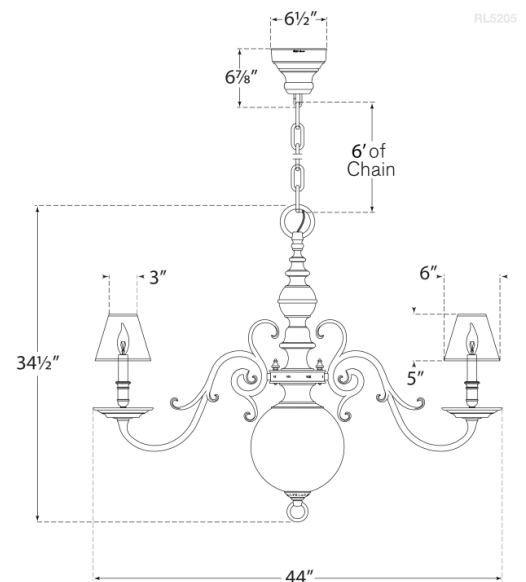

Discover a variety of options on [RalphLauren.com/Home](https://www.RalphLauren.com/Home)

Lillianne Single-Tier Chandelier

Natural Brass

- Socket: 8 - E12 Candelabra
- Wattage: 8 - 40 C11
- Weight: 60 Pounds
- Min. Custom Height: 34.5"
- Note: SH3X6X5NS Sold Separately | Use 40 Watt Frosted Type "B" with Clip On Shade

Measurements

RL 5205NB

44"W x 34.5"H x 6.5" Round Canopy | 111.7W x 87.6H x 16.5 CM

RALPH LAUREN