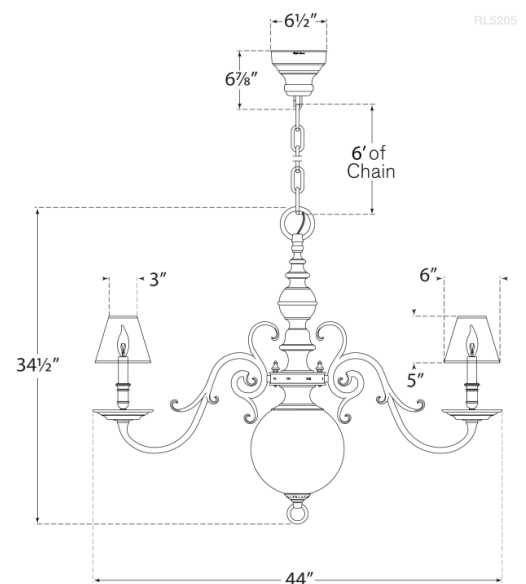

Discover a variety of options on [RalphLauren.com/Home](https://www.RalphLauren.com/Home)

Lillianne Single-Tier Chandelier

Butler's Silver

- Socket: 8 - E12 Candelabra
- Wattage: 8 - 40 C11
- Weight: 60 Pounds
- Min. Custom Height: 34.5"
- Note: SH3X6X5NS Sold Separately | Use 40 Watt Frosted Type "B" with Clip On Shade

Measurements

RL 5205BS

44"W x 34.5"H x 6.5" Round Canopy | 111.7W x 87.6H x 16.5 CM

RALPH LAUREN