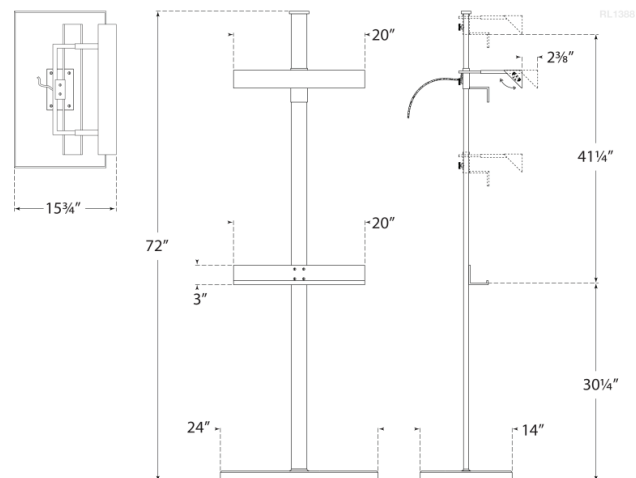

Discover a variety of options on [RalphLauren.com/Home](https://www.RalphLauren.com/Home)

Langham Display Floor Lamp

Bronze

- Socket: Dedicated LED w/ Dimmer on Cord
- Wattage: 9w (900lm)
- Weight: 43 Pounds
- Extension: 15.75" - 18"
- Base: 14" x 24" Rectangle

Measurements

RL 1388BZ

24"W x 72"H | 60.9W x 182.8H CM

RALPH LAUREN