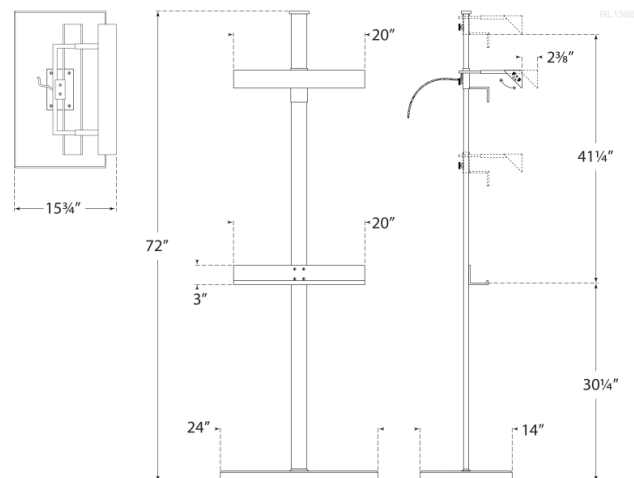

Discover a variety of options on [RalphLauren.com/Home](https://www.RalphLauren.com/Home)

Langham Display Floor Lamp

Polished Nickel

- Socket: Dedicated LED w/ Dimmer on Cord
- Wattage: 9w (900lm)
- Weight: 43 Pounds
- Extension: 15.75" - 18"
- Base: 14" x 24" Rectangle

Measurements

RL 1388PN

24"W x 72"H | 60.9W x 182.8H CM

RALPH LAUREN