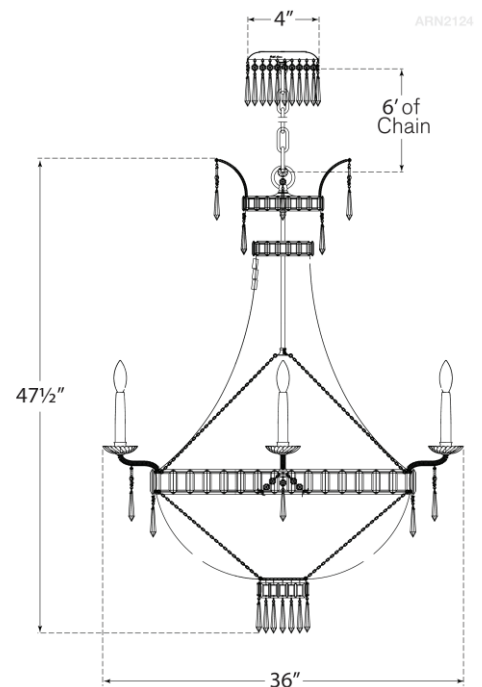

Discover a variety of options on [RalphLauren.com/Home](https://www.RalphLauren.com/Home)

Evalina Chandelier

Butler's Silver

- Socket: 12 - E12 Candelabra
- Wattage: 12 - 60 C11
- Weight: 44 Pounds

Measurements

RL 5114BS

36"W x 47.5"H x 4" Round Canopy | 91.4W x 120.6H x 10.1 CM

RALPH LAUREN