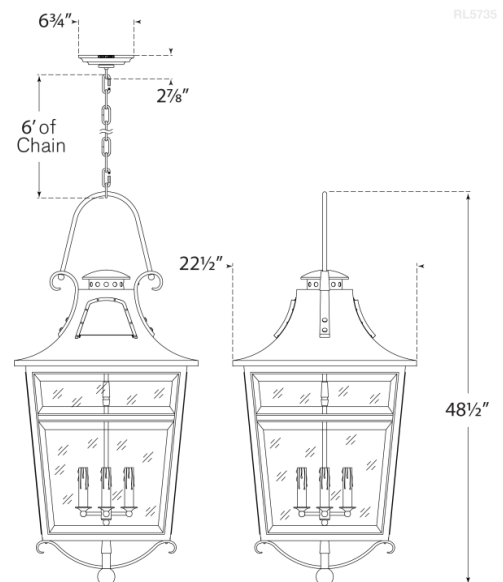

# Carrington Large Lantern

French Rust with Clear Glass

- Socket: 4 - E12 Candelabra
- Wattage: 4 - 60 C11
- Weight: 77 Pounds

## Measurements

RL 5735FR-CG

22.5"W x 48.5"H x 6.75" Square Canopy | 57.1W x 123.1H x 17.1 CM

RALPH LAUREN