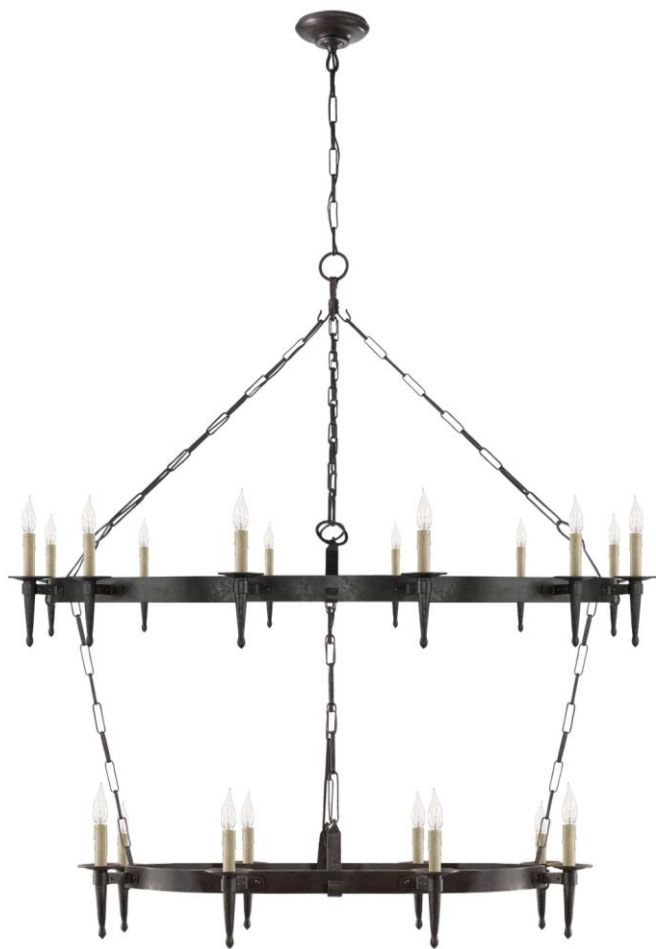

TEAR SHEET

Branson Large Two-Tier Ring Torch Chandelier

Item # RL 5754AI

Designer: Ralph Lauren

Height: 63"

Width: 68.5"

Canopy: 8" Round

Finishes: AI

Socket: 20 - E12 Candelabra

Wattage: 20 - 60 C11

Weight: 144 Pounds

RALPH LAUREN