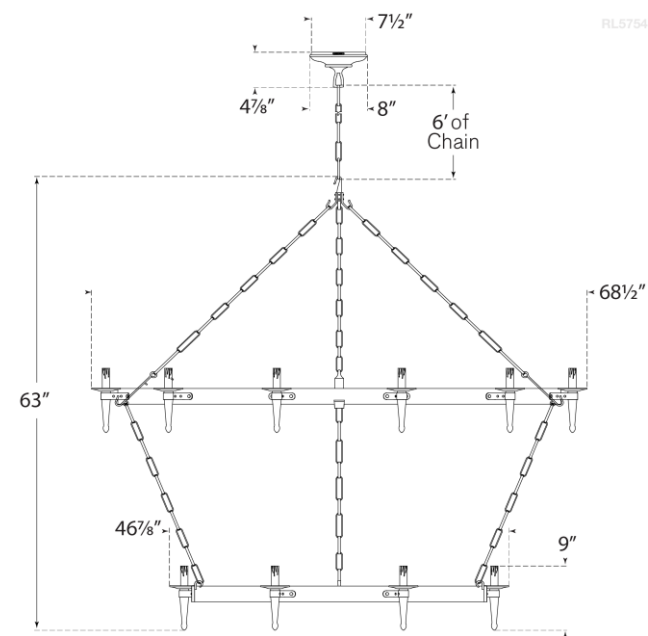

TEAR SHEET

Branson Large Two-Tier Ring Torch Chandelier

Item # RL 5754AI

Designer: Ralph Lauren

Height: 63"

Width: 68.5"

Canopy: 8" Round

Finishes: AI

Socket: 20 - E12 Candelabra

Wattage: 20 - 60 C11

Weight: 144 Pounds

RALPH LAUREN