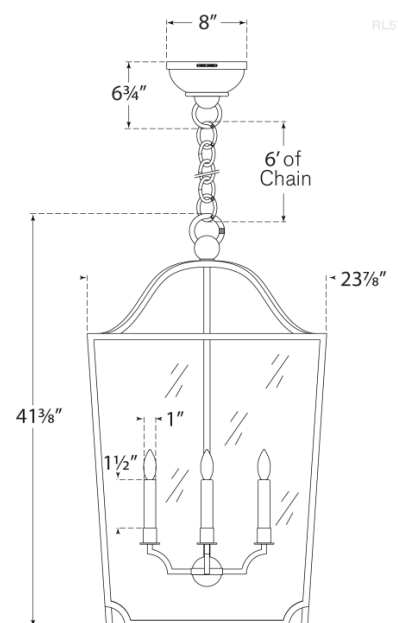

Discover a variety of options on [RalphLauren.com/Home](https://www.RalphLauren.com/Home)

Beatrice Large Lantern

Aged Iron with Restoration Glass

- Socket: 4 - E12 Candelabra
- Wattage: 4 - 40 B11
- Weight: 30 Pounds

Measurements

RL 5742AI-RG

24"W x 41.5"H x 8" Round Canopy | 60.9W x 105.4H x 20.3 CM

RALPH LAUREN