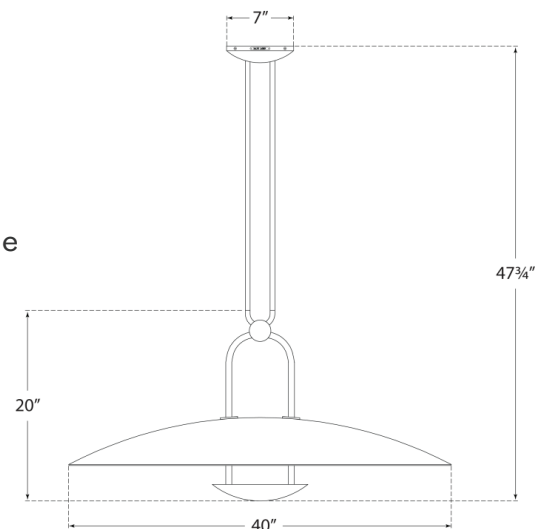

Discover a variety of options on [RalphLauren.com/Home](https://www.RalphLauren.com/Home)

Cara Large Sculpted Pendant

Polished Nickel with Plaster White Shade

- Socket: Dedicated LED
- Wattage: 18w (1500lm)
- Weight: 43 Pounds
- Min. Custom Height: 31"
- Note: Cannot Be Modified in the Field | Customization Available

Measurements

RL 5042PN-PW

40"W x 47.75"H x 7" Round Canopy | 101.6W x 121.2H x 17.7 CM

RALPH LAUREN