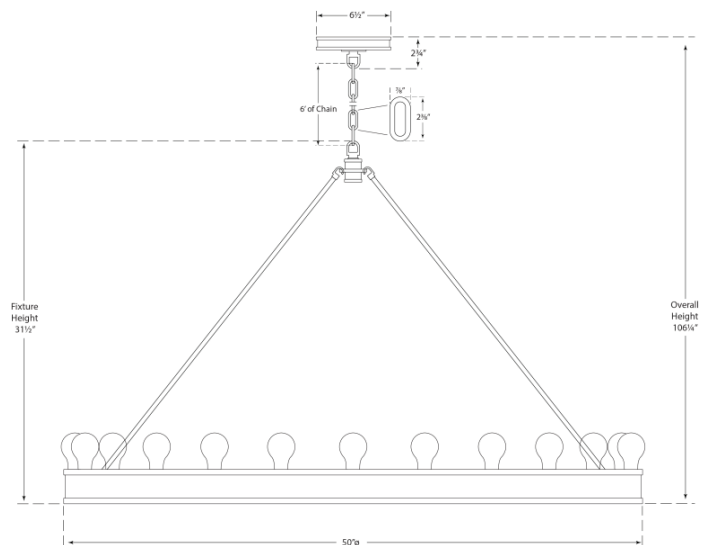

Discover a variety of options on [RalphLauren.com/Home](https://www.RalphLauren.com/Home)

Roark 50" Modular Ring Chandelier

Aged Iron

- Socket: 24 - E26 Keyless
- Wattage: 24 - 40 ST18
- Weight: 45 Pounds
- Note: Bulb Sold Separately

Measurements

RL 5133AI

50"W x 31.5"H x 6.5" Round Canopy | 127W x 80H x 16.5 CM

RALPH LAUREN