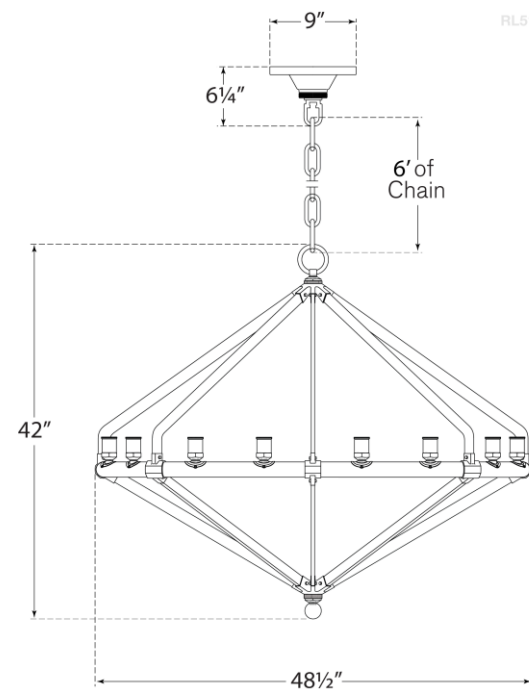

TEAR SHEET

Archer Extra Large Chandelier

Item # RL 5197PN

Designer: Ralph Lauren

Height: 42"

Width: 48.5"

Canopy: 9" Round

Finishes: IS, PN

Socket: 16 - E26 Keyless

Wattage: 16 - 40 ST18

Weight: 44 Pounds

RALPH LAUREN