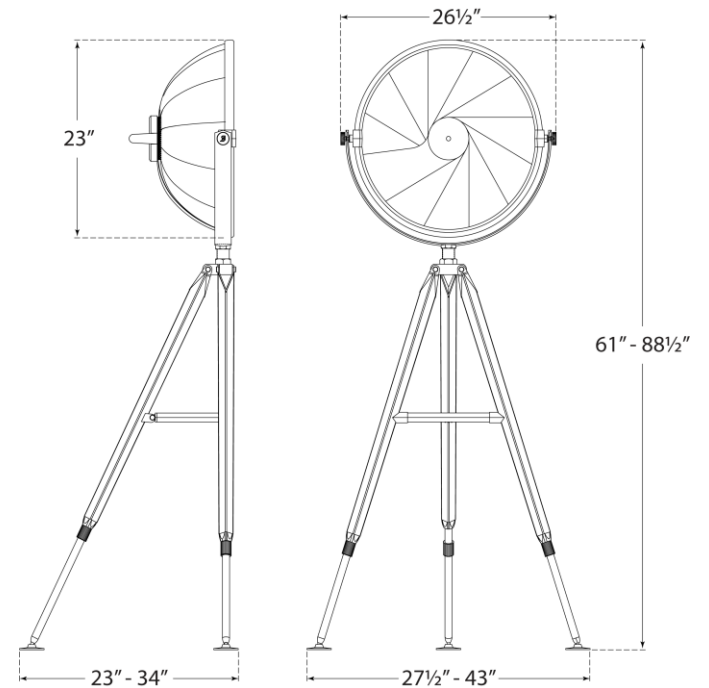

TEAR SHEET

Ames Extra Large Pivoting Reflector Floor Light

Item # RL 1730PN

Designer: Ralph Lauren

Height: 61" - 88.5"

Width: 26.5"

Base: 27.5" - 43" Tripod

Finishes: PN

Socket: Dedicated LED w/ Dimmer on Body

Wattage: 12w (1200lm)

Weight: 40 Pounds

RALPH LAUREN