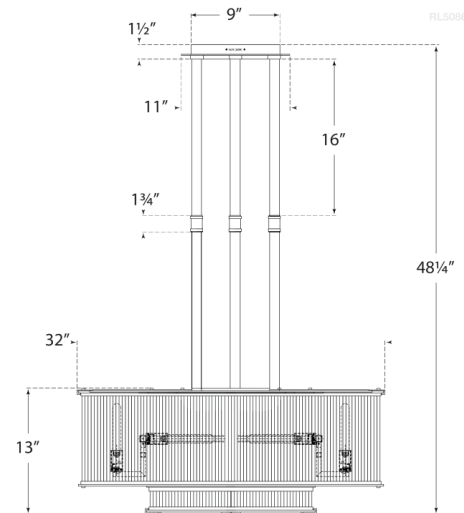

Discover a variety of options on [RalphLauren.com/Home](https://www.RalphLauren.com/Home)

Allen Large Tiered Chandelier

Polished Nickel and Glass Rods

- Socket: 20 - E17 Keyless
- Wattage: 20 - 25 T6.5
- Weight: 94 Pounds
- Fixture Height: 13"
- Min. Custom Height: 21"
- Note: Custom Height Available

Measurements

RL 5086PN

32"W x 48.25"H x 12.25" Round Canopy | 81.2W x 122.5H x 31.1 CM

RALPH LAUREN