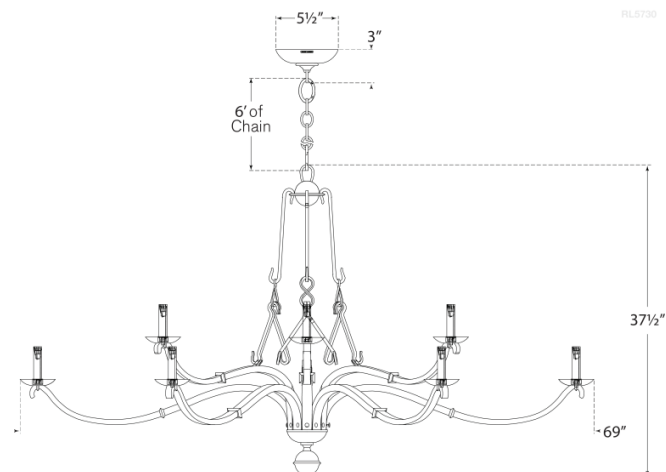

Discover a variety of options on [RalphLauren.com/Home](https://www.RalphLauren.com/Home)

Allegra Large 2-Tier Chandelier

Aged Iron

- Socket: 12 - E12 Candelabra
- Wattage: 12 - 40 B11
- Weight: 73 Pounds

Measurements

RL 5730AI

69"W x 37.5"H x 7.5" Round Canopy | 175.26W x 95.2H x 19 CM

RALPH LAUREN