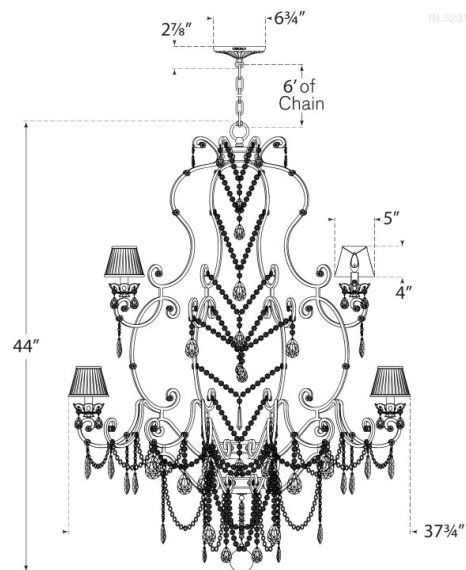

Discover a variety of options on [RalphLauren.com/Home](https://www.RalphLauren.com/Home)

Adrianna Medium Chandelier

Gilded Iron and Crystal with Silk Shades

- Socket: 18 - E12 Candelabra
- Wattage: 18 - 40 B11
- Weight: 70 Pounds
- Shade Details: 3" x 5" x 4"

Measurements

RL 5231GI-S

37.75"W x 44"H x 6.75" Round Canopy | 95.8W x 111.7H x 17.1 CM

RALPH LAUREN