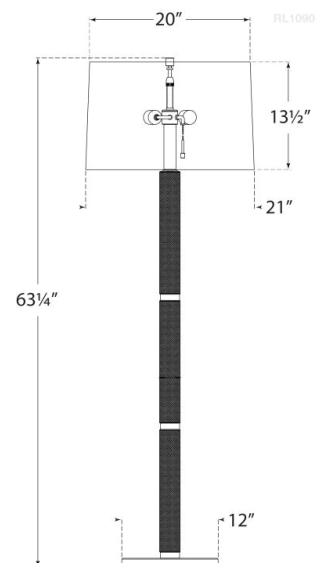

Discover a variety of options on [RalphLauren.com/Home](https://www.RalphLauren.com/Home)

Barrett Large Knurled Floor Lamp

Polished Nickel with Linen Shade

- Socket: 2 - E26 Pull Chain
- Wattage: 2 - 60 A19
- Weight: 26 Pounds
- Shade Details: 20" x 21" x 13.5" Closed Top

Measurements

RL 1090PN-L

21"W x 64"H x 12" Round Base | 53.3W x 162.5H x 30.4 CM

RALPH LAUREN