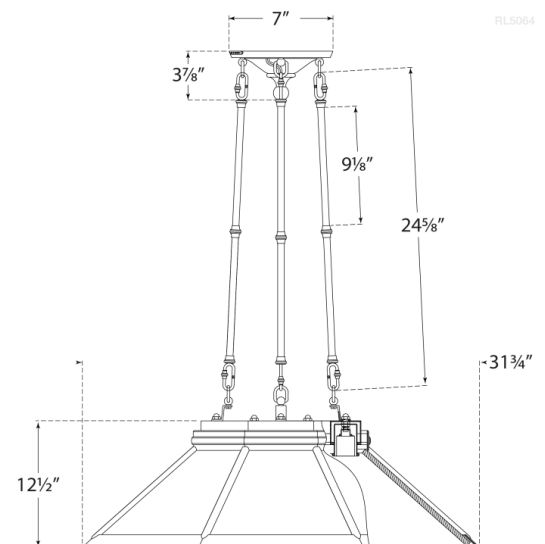

Discover a variety of options on [RalphLauren.com/Home](https://www.RalphLauren.com/Home)

Rivington Medium 8-Paneled Chandelier

Bronze with Antiqued Ribbed Mirror

- Socket: 8 - E26 Keyless
- Wattage: 8 - 40 ST18
- Weight: 65 Pounds
- Min. Custom Height: 29"
- Fixture Height: 12.5"

Measurements

RL 5064BZ-AM

31.75"W x 37.5"H x 7" Round Canopy | 80.6W x 95.2H x 17.7 CM

RALPH LAUREN