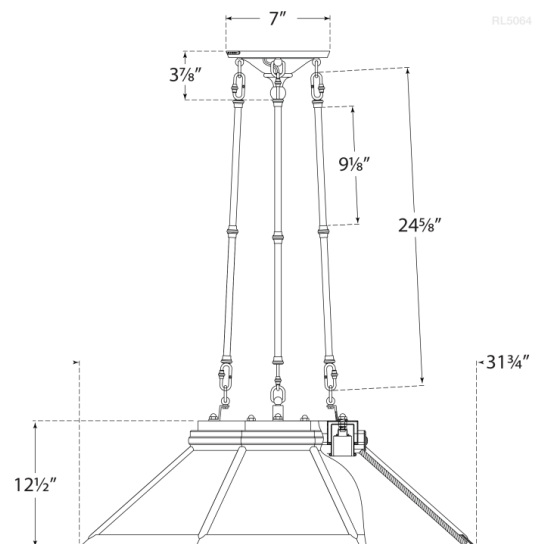

Discover a variety of options on [RalphLauren.com/Home](https://www.RalphLauren.com/Home)

Rivington Medium 8-Paneled Chandelier

Natural Brass with White Glass

- Socket: 8 - E26 Keyless
- Wattage: 8 - 40 ST18
- Weight: 46 Pounds
- Min. Custom Height: 29"
- Fixture Height: 12.5"

Measurements

RL 5064NB-WG

31.75"W x 37.5"H x 7" Round Canopy | 80.6W x 95.2H x 17.7 CM

RALPH LAUREN