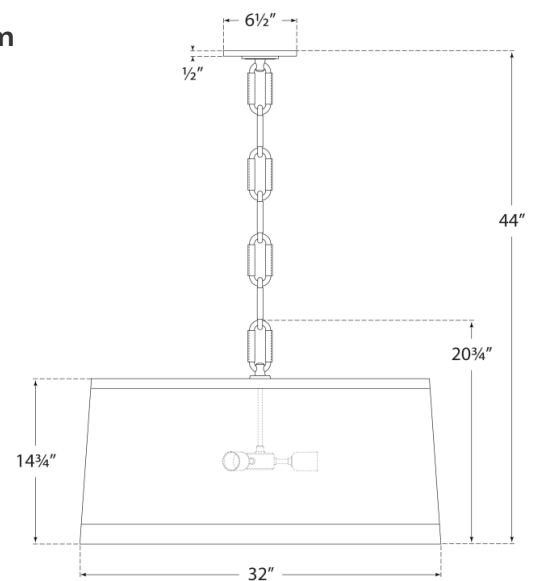

Discover a variety of options on [RalphLauren.com/Home](https://www.RalphLauren.com/Home)

Cody Large Hanging Shade

Polished Nickel with Linen Shade and Chocolate Leather Trim

- Socket: 3 - E26 Keyless
- Wattage: 3 - 60 A19
- Weight: 19 Pounds
- Min. Custom Height: 25"
- Shade Details: 30" x 32" x 14.75"

Measurements

RL 5534PN/CHC-L/CHC

32"W x 43"H x 6.5" Round Canopy | 81.2W x 109.2H x 16.5 CM

RALPH LAUREN