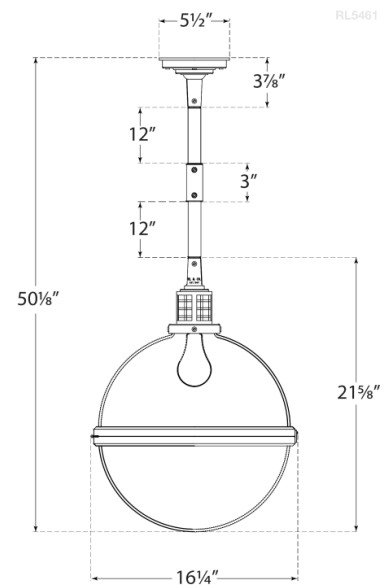

Discover a variety of options on [RalphLauren.com/Home](https://www.RalphLauren.com/Home)

McCarren Large Globe Pendant

Bronze with White Glass

- Socket: E26 Keyless
- Wattage: 75 A19
- Weight: 34 Pounds
- Min. Custom Height: 31"
- Fixture Height: 21.5"
- Note: Custom Height Available | Requires A-15 Bulb

Measurements

RL 5461BZ-WG

16.25"W x 50.25"H x 5.5" Round Canopy | 41.2W x 127.6H x 13.9 CM

RALPH LAUREN