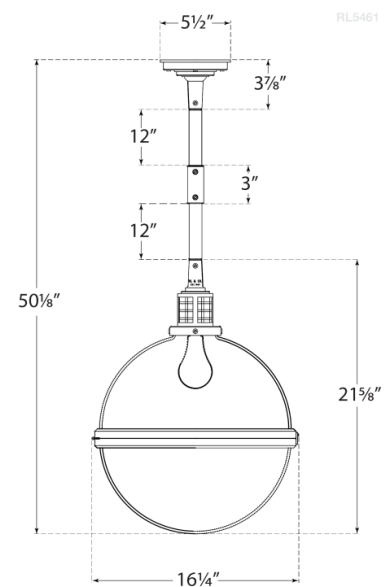

Discover a variety of options on [RalphLauren.com/Home](https://www.RalphLauren.com/Home)

McCarren Large Globe Pendant

Polished Nickel with White Glass

- Socket: E26 Keyless
- Wattage: 75 A19
- Weight: 34 Pounds
- Min. Custom Height: 31"
- Fixture Height: 21.5"
- Note: Custom Height Available | Requires A-15 Bulb

Measurements

RL 5461PN-WG

16.25"W x 50.25"H x 5.5" Round Canopy | 41.2W x 127.6H x 13.9 CM

RALPH LAUREN