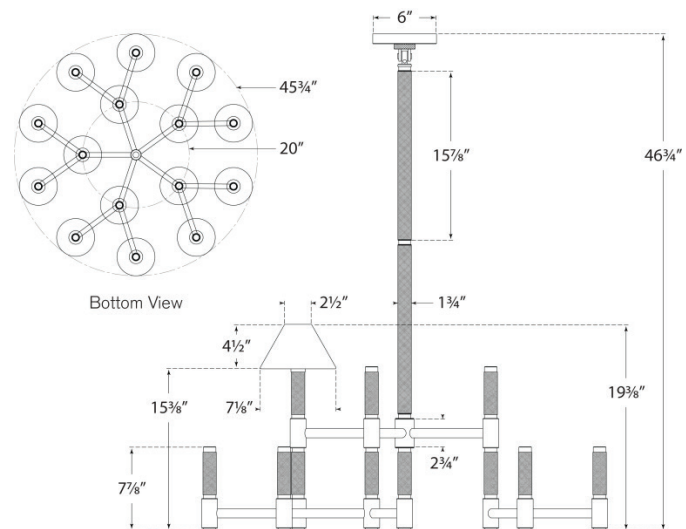

Discover a variety of options on RalphLauren.com/Home

Barrett Large Knurled Chandelier

Natural Brass

- Socket: 15 - E12 Candelabra
- Wattage: 15 - 40 T6
- Weight: 42 Pounds
- Fixture Height: 15"
- Min. Custom Height: 30"
- Note: Custom Height Available

Measurements

RL 5225NB

37.75"W x 46.75"H x 6" Round Canopy | 95.8W x 118.7H x 15.2 CM

RALPH LAUREN