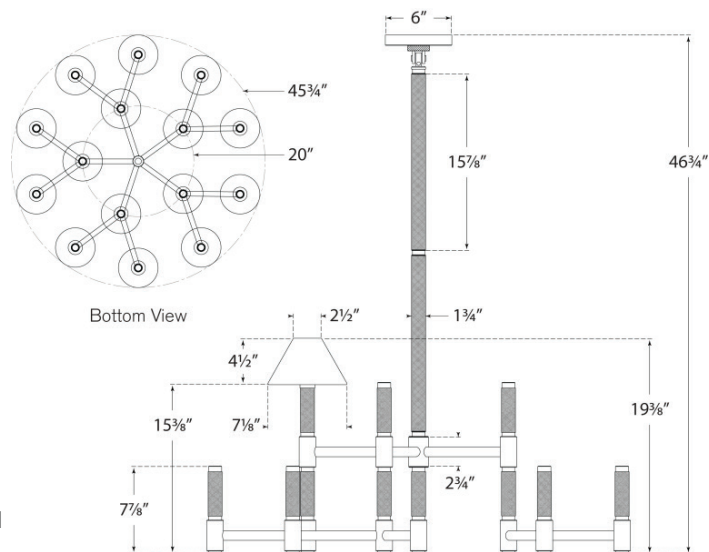

Discover a variety of options on RalphLauren.com/Home

Barrett Large Knurled Chandelier

Polished Nickel

- Socket: 15 - E12 Candelabra
- Wattage: 15 - 40 T6
- Weight: 42 Pounds
- Fixture Height: 15"
- Min. Custom Height: 30"
- Note: Custom Height Available

Measurements

RL 5225PN

37.75"W x 46.75"H x 6" Round Canopy | 95.8W x 118.7H x 15.2 CM

RALPH LAUREN