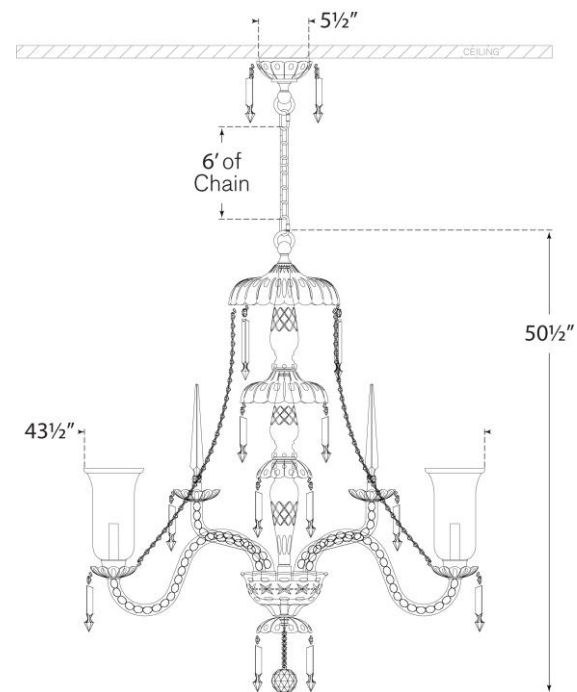

TEAR SHEET

Crowley Grande Chandelier

Item # RL 5964CG

Designer: Ralph Lauren

Height: 50"

Width: 43.5"

Canopy: 5.5" Round

Finishes: CG

Trim Options: CG

Socket: 6 - E12 Candelabra

Wattage: 6 - 40 C11

Weight: 134 Pounds

RALPH LAUREN