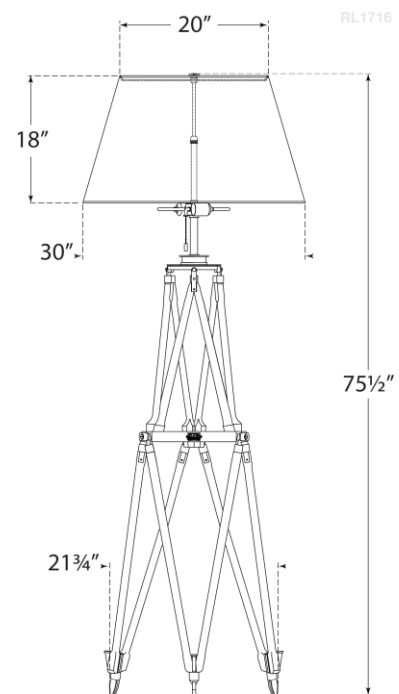

TEAR SHEET

Quincy Floor Lamp

Item # RL 1716VO-WP

Designer: Ralph Lauren

Height: 75.5"

Width: 30"

Base: 21.75" Tripod

Finishes: VO

Shade Treatments: WP

Shade Details: 20" x 30" x 18" Round

Socket: 2 - E26 Pull Chain

Wattage: 2 - 60 A19

Weight: 22 Pounds

RALPH LAUREN