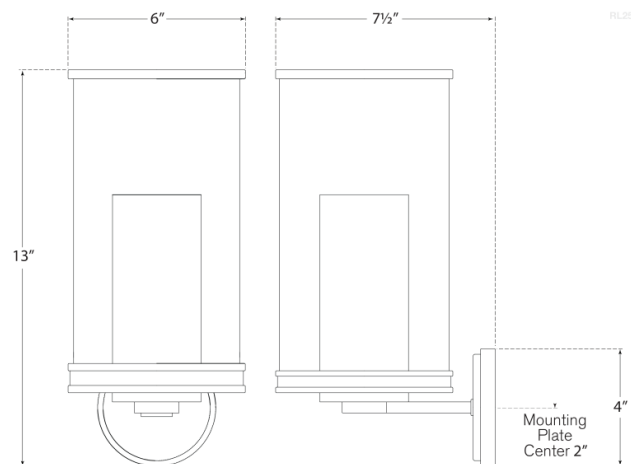

Discover a variety of options on [RalphLauren.com/Home](https://www.RalphLauren.com/Home)

Modern Hurricane Sconce

Polished Nickel

- Socket: E26 Keyless
- Wattage: 60 B11
- Weight: 8 Pounds
- Extension: 7.5"
- Backplate: 4" Round

Measurements

RL 2530PN

6"W x 13"H | 15.2W x 33H CM

RALPH LAUREN