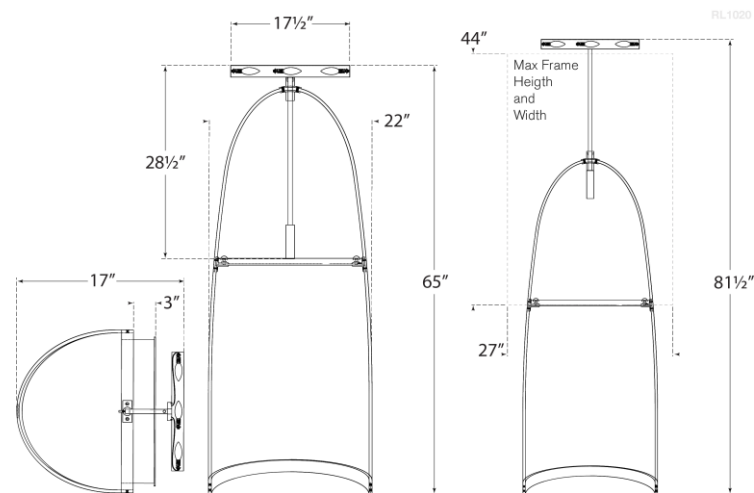

TEAR SHEET

Colin Easel Floor Lamp

Item # RL 1020PN

Designer: Ralph Lauren

Height: 65" - 81.5"

Width: 24"

Base: 17" x 24" U-Shaped

Finishes: PN

Socket: 3 - E12 Candelabra w/ Dimmer

Wattage: 3 - 40 B11

Weight: 44 Pounds

RALPH LAUREN