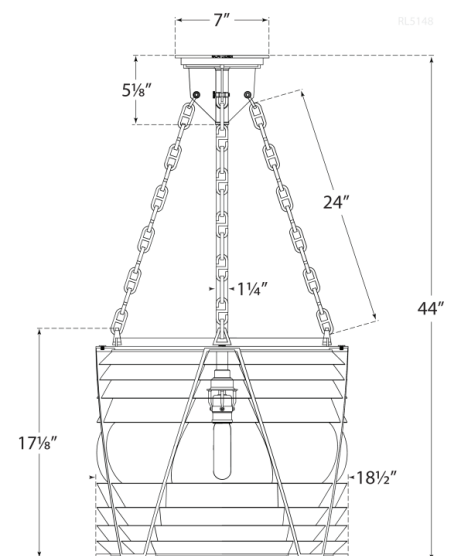

Discover a variety of options on [RalphLauren.com/Home](https://www.RalphLauren.com/Home)

Chatham Large Lantern

Bronze with Clear Glass

- Socket: E26 Keyless
- Wattage: 60 T10
- Weight: 75 Pounds
- Min. Custom Height: 32"

Measurements

RL 5148BZ-CG

18.5"W x 44"H x 7" Round Canopy | 46.9W x 111.7H x 17.7 CM

RALPH LAUREN