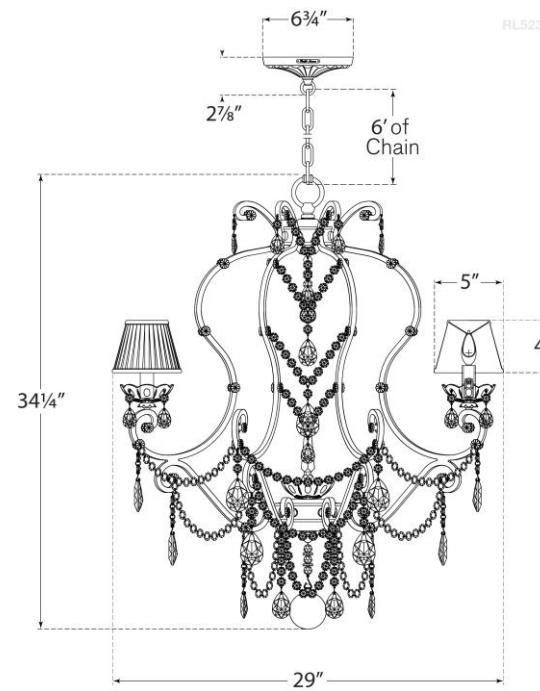

TEAR SHEET

Adrianna Small Chandelier

Item # RL 5230AG-S

Designer: Ralph Lauren

Height: 34.25"

Width: 29"

Canopy: 6.75" Round

Finishes: AG, ASL, GI

Shade Treatments: S

Shade Details: 3" x 5" x 4"

Socket: 8 - E12 Candelabra

Wattage: 8 - 40 B11

Weight: 36 Pounds

RALPH LAUREN