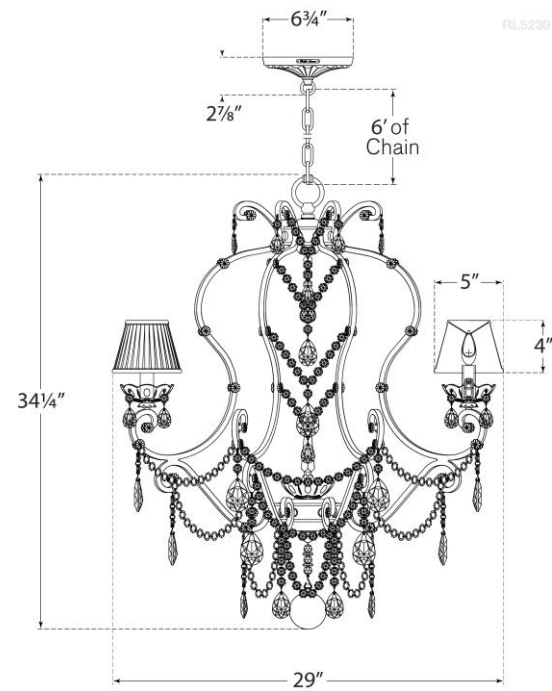

TEAR SHEET

Adrianna Small Chandelier

Item # RL 5230GI-S

Designer: Ralph Lauren

Height: 34.25"

Width: 29"

Canopy: 6.75" Round

Finishes: AG, ASL, GI

Shade Treatments: S

Shade Details: 3" x 5" x 4"

Socket: 8 - E12 Candelabra

Wattage: 8 - 40 B11

Weight: 36 Pounds

RALPH LAUREN