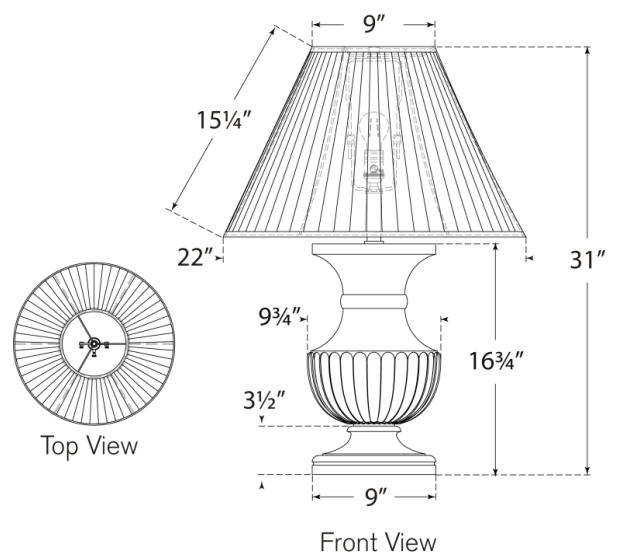

# Tisdale Large Table Lamp

Mahogany with Silk Box-Pleated Shade

- Socket: E26 Dimmer
- Wattage: 15 LED A19
- Weight: 24 Pounds
- Shade Details: 9" x 22" x 15.25"

## Measurements

RL 3593MHG-SBP

22"W x 31"H x 9" Round Base | 55.8W x 78.7H x 22.8 CM

RALPH LAUREN