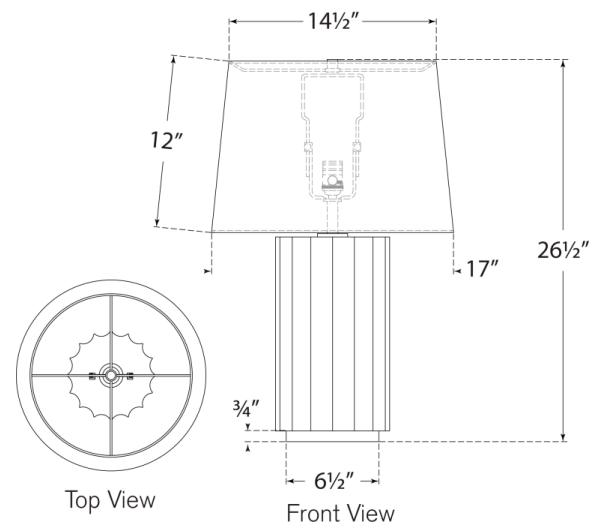

# Kolber Medium Table Lamp

Butler's Silver with Silk Pleated Shade

- Socket: E26 Dimmer
- Wattage: 15 LED A19
- Weight: 10 Pounds
- Shade Details: 14.5" x 17" x 12"

## Measurements

RL 3728BS-L

17"W x 26.5"H x 6.5" Round Base | 43.1W x 67.3H x 16.5 CM

RALPH LAUREN