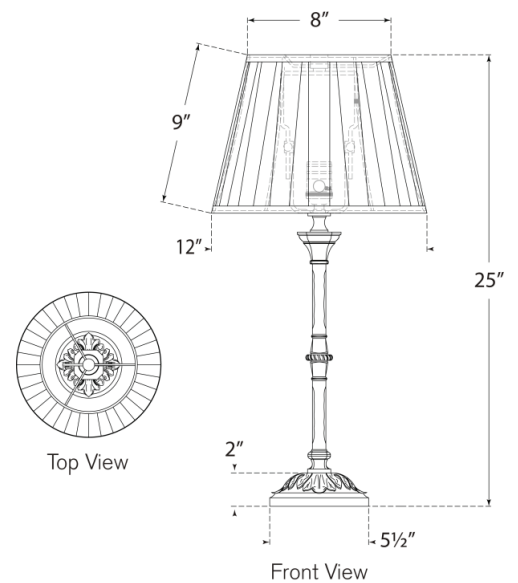

Discover a variety of options on [RalphLauren.com/Home](https://www.RalphLauren.com/Home)

Doris Medium Table Lamp

Butler's Silver with Silk Box-Pleated Shade

- Socket: E26 Dimmer
- Wattage: 15 LED A19
- Weight: 13 Pounds
- Shade Details: 8" x 12" x 9"

Measurements

RL 3127BS-SBP

12"W x 25"H x 5.5" Round Base | 30.4W x 63.5H x 13.9 CM

RALPH LAUREN