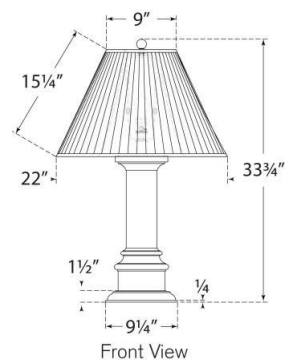

Discover a variety of options on [RalphLauren.com/Home](https://www.RalphLauren.com/Home)

Hammett Large Table Lamp

Butler's Silver with Silk Box-Pleated Shade

- Socket: E26 Dimmer
- Wattage: 15 LED A19
- Weight: 20 Pounds
- Shade Details: 9" x 22" x 15.25"

Front View

Top View

Measurements

RL 3092BS-SBP

22"W x 33.75"H x 9.25" Round Base | 55.8W x 85.7H x 23.4 CM

RALPH LAUREN