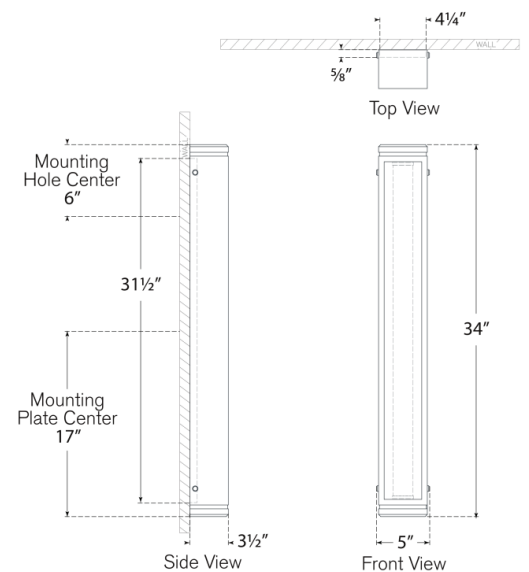

Discover a variety of options on [RalphLauren.com/Home](https://www.RalphLauren.com/Home)

Hayles 34" Bath Light

Natural Brass with White Glass

- Socket: Dedicated LED
- Wattage: 31w (3700lm)
- Weight: 17 Pounds
- Extension: 3.5"
- Backplate: 4.25" x 31.5" Rectangle

Measurements

RL 2817NB-WG

5"W x 34"H | 12.7W x 86.3H CM

RALPH LAUREN