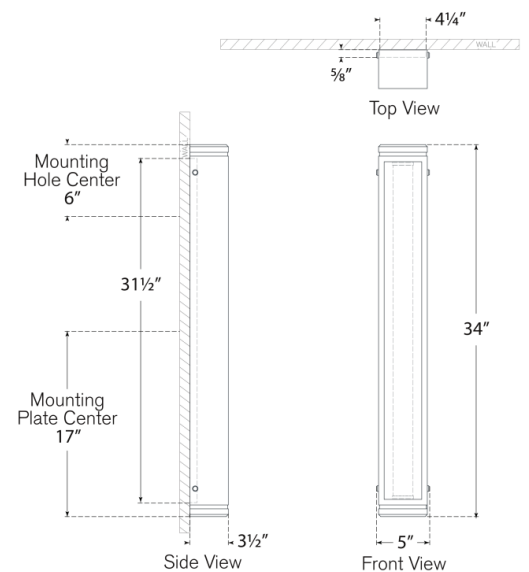

Discover a variety of options on [RalphLauren.com/Home](https://www.RalphLauren.com/Home)

Hayles 34" Bath Light

Bronze with White Glass

- Socket: Dedicated LED
- Wattage: 31w (3700lm)
- Weight: 17 Pounds
- Extension: 3.5"
- Backplate: 4.25" x 31.5" Rectangle

Measurements

RL 2817BZ-WG

5"W x 34"H | 12.7W x 86.3H CM

RALPH LAUREN