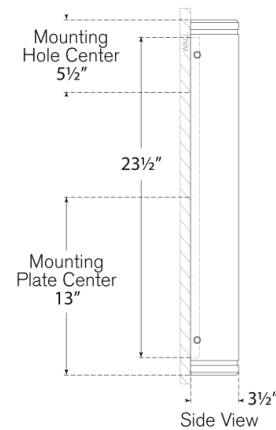

# Hayles 26" Bath Light

**Bronze with White Glass**

- Socket: Dedicated LED
- Wattage: 18w (2100lm)
- Weight: 13 Pounds
- Extension: 3.5"
- Backplate: 4.25" x 23.5" Rectangle

## Measurements

**RL 2816BZ-WG**

5"W x 26"H | 12.7W x 66H CM

Top View

Side View

Front View

RALPH LAUREN