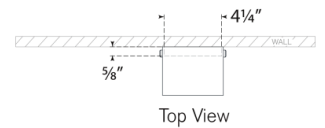

# Hayles 26" Bath Light

**Bronze with White Glass**

- Socket: Dedicated LED
- Wattage: 18w (2100lm)
- Weight: 13 Pounds
- Extension: 3.5"
- Backplate: 4.25" x 23.5" Rectangle

## Measurements

**RL 2816BZ-WG**

5"W x 26"H | 12.7W x 66H CM

Top View

Side View

Front View

RALPH LAUREN