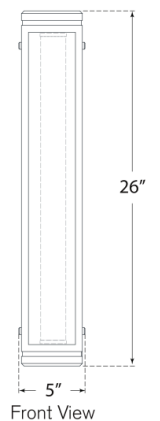

# Hayles 26" Bath Light

**Bronze with White Glass**

- Socket: Dedicated LED
- Wattage: 18w (2100lm)
- Weight: 13 Pounds
- Extension: 3.5"
- Backplate: 4.25" x 23.5" Rectangle

## Measurements

**RL 2816BZ-WG**

5"W x 26"H | 12.7W x 66H CM

Top View

Side View

Front View

RALPH LAUREN